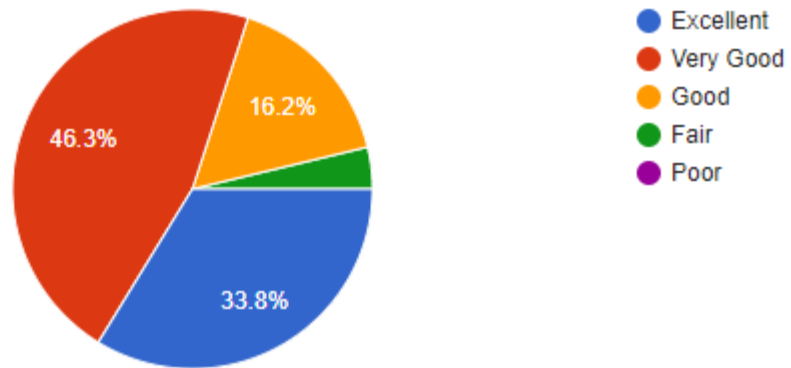

80 responses

Resource Person's use of examples and illustrations was

80 responses

Relevance of session content was

80 responses

Kindly rate your knowledge about the content discussed in the session before the session on the scale of 1 to 5.(1- no knowledge about the content at all & 5 - Highly aware about the content)