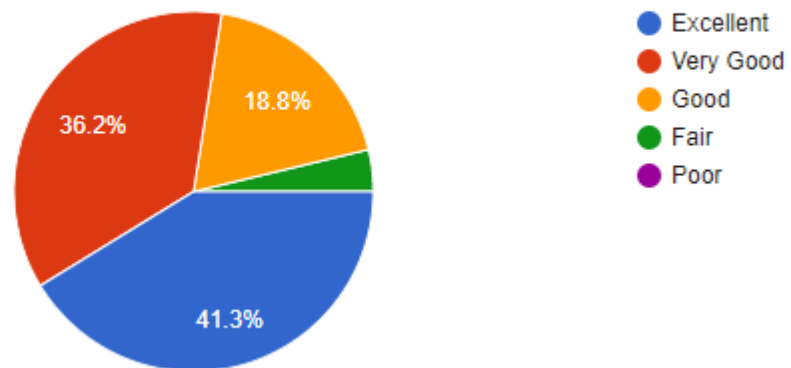

80 responses

Resource Person's use of examples and illustrations was

80 responses

Relevance of session content was

80 responses

Kindly rate your knowledge about the content discussed in the session before the session on the scale of 1 to 5.(1- no knowledge about the content at all & 5 - Highly aware about the content)