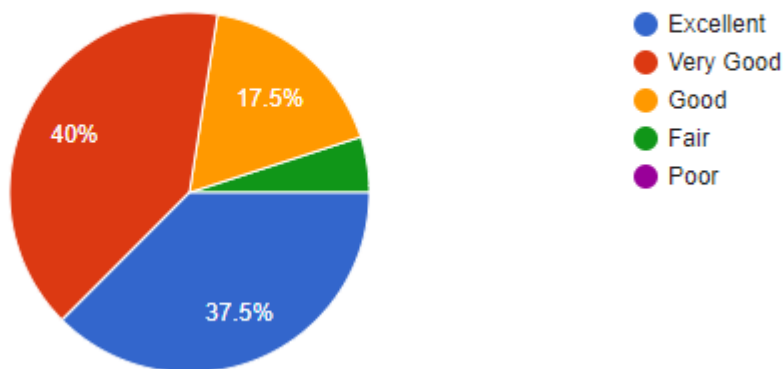

80 responses

Resource Person's use of examples and illustrations was

80 responses

Relevance of session content was

80 responses

Kindly rate your knowledge about the content discussed in the session before the session on the scale of 1 to 5.(1- no knowledge about the content at all & 5 - Highly aware about the content)